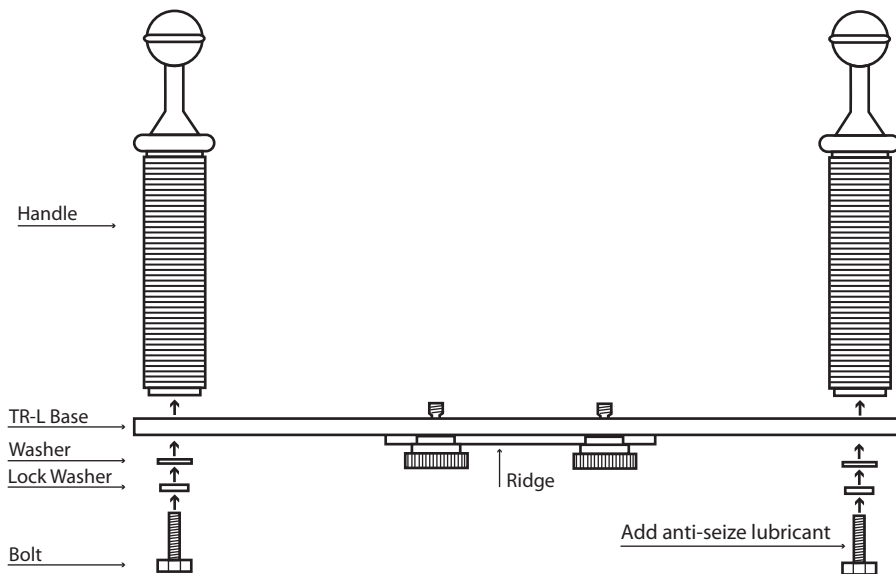

TR-L Flat Tray and Handles

OO-IDAS-TRL--2xHDGN - **or** - OO-IDAS-TRL-2xHB-05 - **or** - variations of TR-L Tray with HB-01, HB-05 or HD-GN handles

PARTS - How they are shipped

(Your parts may vary)

ASSEMBLY

Tools needed:

Allen wrench & adjustable wrench.

Add anti-seize lubricant to all threads going into aluminum.

READY TO ADD YOUR CAMERA HOUSING!

Optional: Center section can be flipped over in order to utilize the Ridge (to keep compact cameras with only one screw hole from spinning).