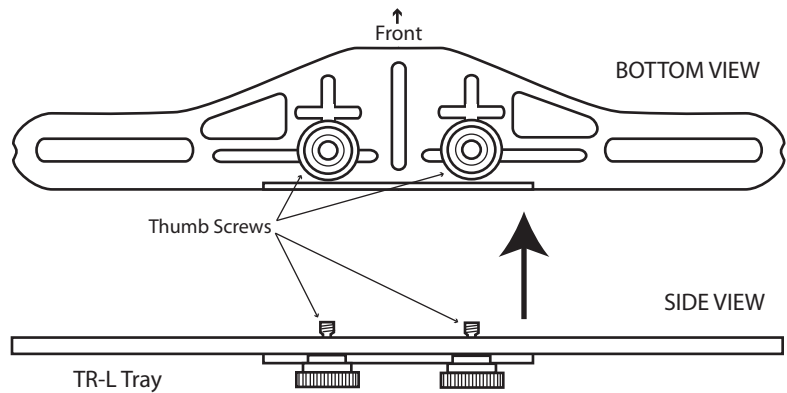

TR-L Flat Tray and Handles

OO-IDAS-TRL--2xHDGN - **or** - OO-IDAS-TRL-2xHB-05 - **or** - variations of TR-L Tray with HB-01, HB-05 or HD-GN handles

PARTS - How they are shipped

(Your parts may vary)

ASSEMBLY

Tools needed:

Allen wrench & adjustable wrench.

Add anti-seize lubricant to all threads going into aluminum.

READY TO ADD YOUR CAMERA HOUSING!

Optional: Center section can be flipped over in order to utilize the Ridge (to keep compact cameras with only one screw hole from spinning).