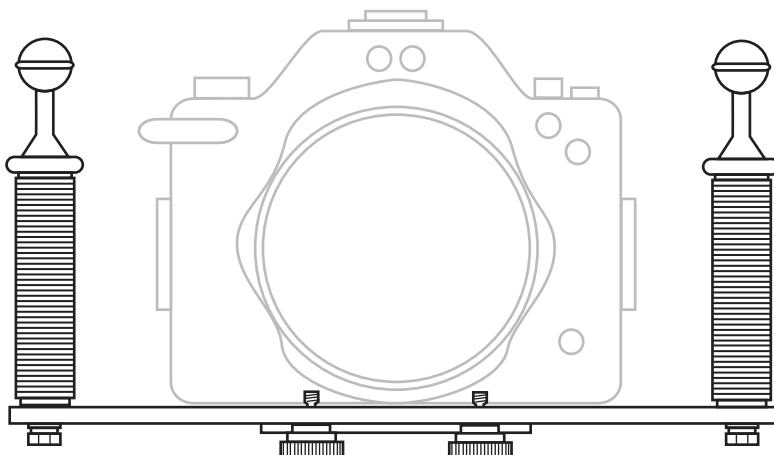

TR-L Flat Tray and Handles

OO-IDAS-TRL--2xHDGN - **or** - OO-IDAS-TRL-2xHB-05 - **or** - variations of TR-L Tray with HB-01, HB-05 or HD-GN handles

PARTS - How they are shipped

(Your parts may vary)

ASSEMBLY

Tools needed:

Allen wrench & adjustable wrench.

Add anti-seize lubricant to all threads going into aluminum.

READY TO ADD YOUR CAMERA HOUSING!

Optional: Center section can be flipped over in order to utilize the Ridge (to keep compact cameras with only one screw hole from spinning).