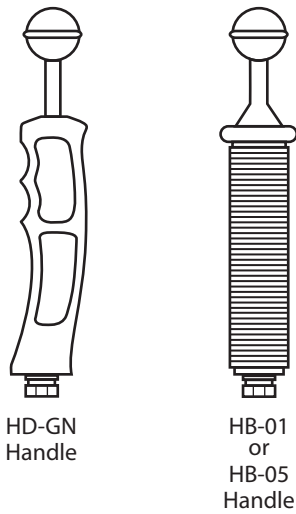

TR-L Flat Tray and Handles

OO-IDAS-TRL--2xHDGN - **or** - OO-IDAS-TRL-2xHB-05 - **or** - variations of TR-L Tray with HB-01, HB-05 or HD-GN handles

PARTS - How they are shipped

(Your parts may vary)

ASSEMBLY

Tools needed:

Allen wrench & adjustable wrench.

Add anti-seize lubricant to all threads going into aluminum.

READY TO ADD YOUR CAMERA HOUSING!

Optional: Center section can be flipped over in order to utilize the Ridge (to keep compact cameras with only one screw hole from spinning).